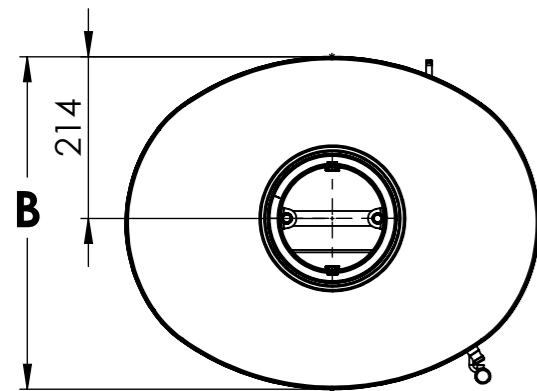

Serie	Scan-Line 800 series
Description	Scan-Line 820B side windows

Show as Std. Top

Show as High Top / Stone top

	A	B	C
Std. Top	1325	440	547
High Top / Stone top	1357	445	560