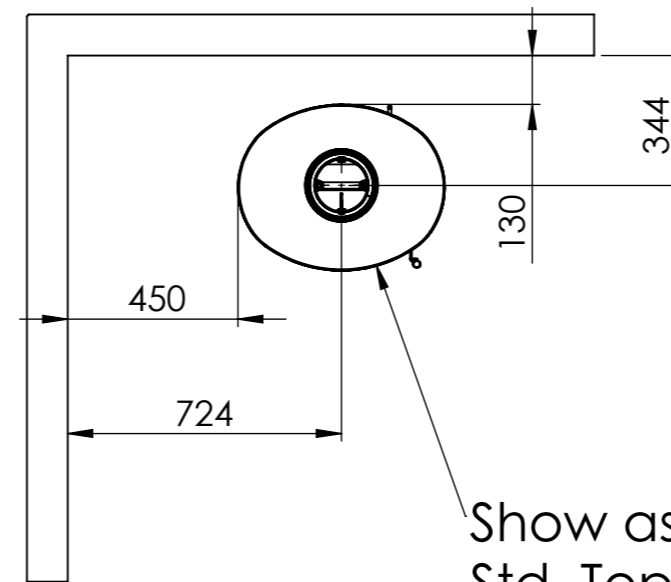

Serie	Scan-Line 800 series
Description	Scan-Line 820B side windows

Show as Std. Top

Show as High Top / Stone top

	A	B	C
Std. Top	1325	440	547
High Top / Stone top	1357	445	560