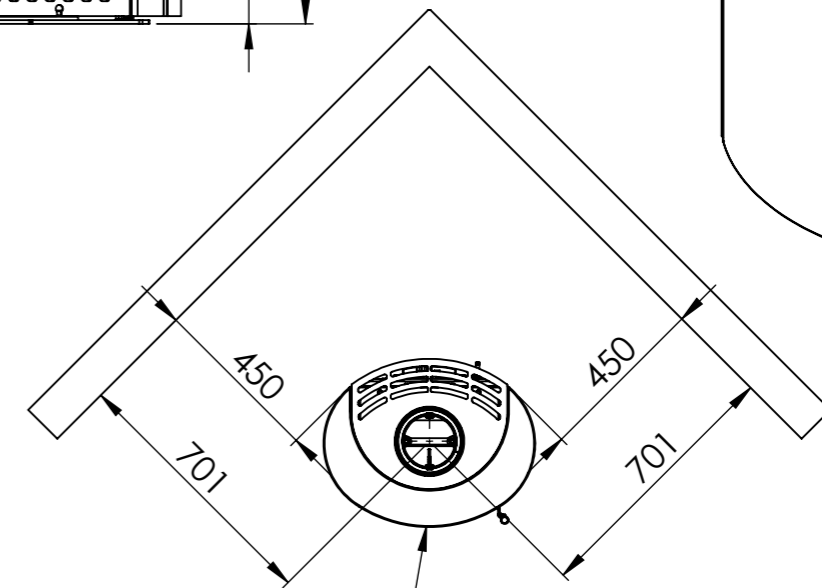

Serie	Scan-Line 800 series
Description	Scan-Line 820B side windows

Show as Std. Top

Show as High Top / Stone top

	A	B	C
Std. Top	1325	440	547
High Top / Stone top	1357	445	560