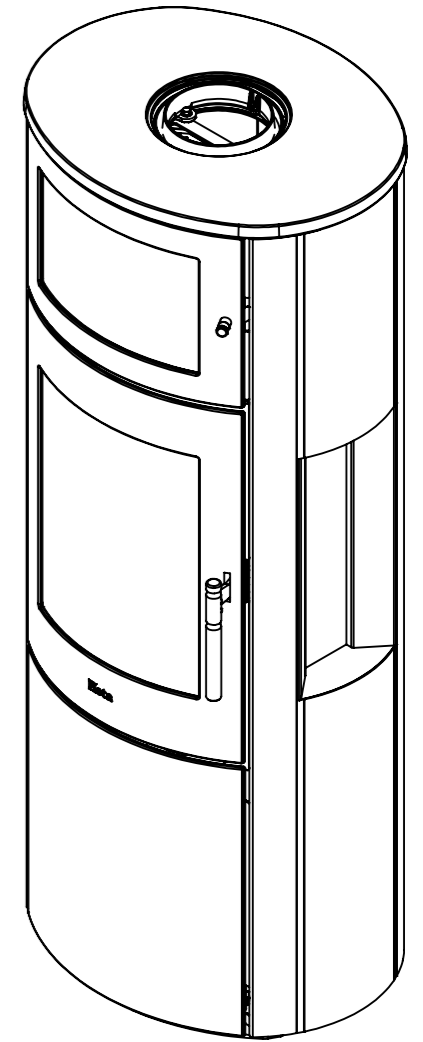

Serie	Scan-Line 800 series
Description	Scan-Line 820B side windows

Show as Std. Top

Show as High Top / Stone top

	A	B	C
Std. Top	1325	440	547
High Top / Stone top	1357	445	560