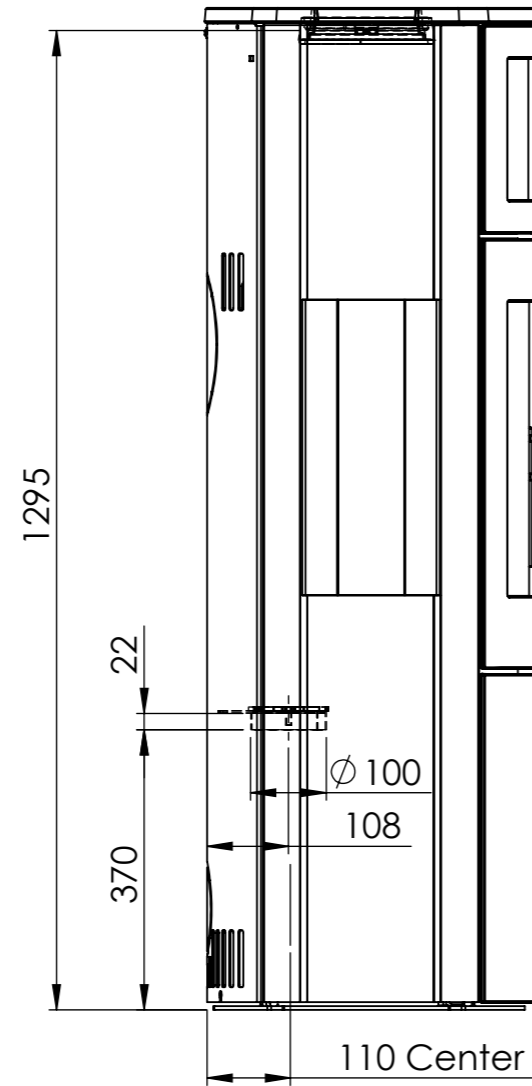

Serie	Scan-Line 800 series
Description	Scan-Line 820B side windows

Show as Std. Top

Show as High Top / Stone top

	A	B	C
Std. Top	1325	440	547
High Top / Stone top	1357	445	560