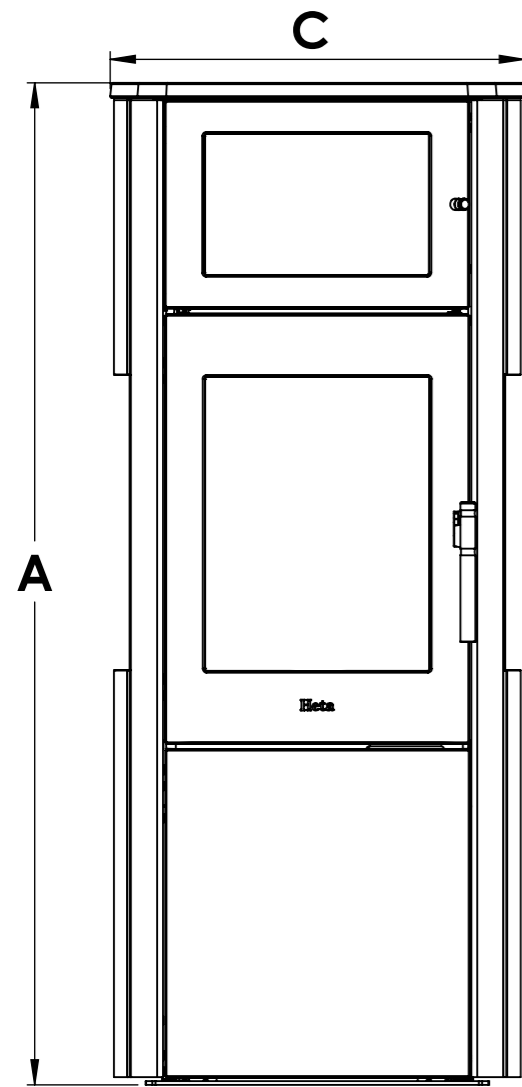

Serie	Scan-Line 800 series
Description	Scan-Line 820B side windows

Show as Std. Top

Show as High Top / Stone top

	A	B	C
Std. Top	1325	440	547
High Top / Stone top	1357	445	560