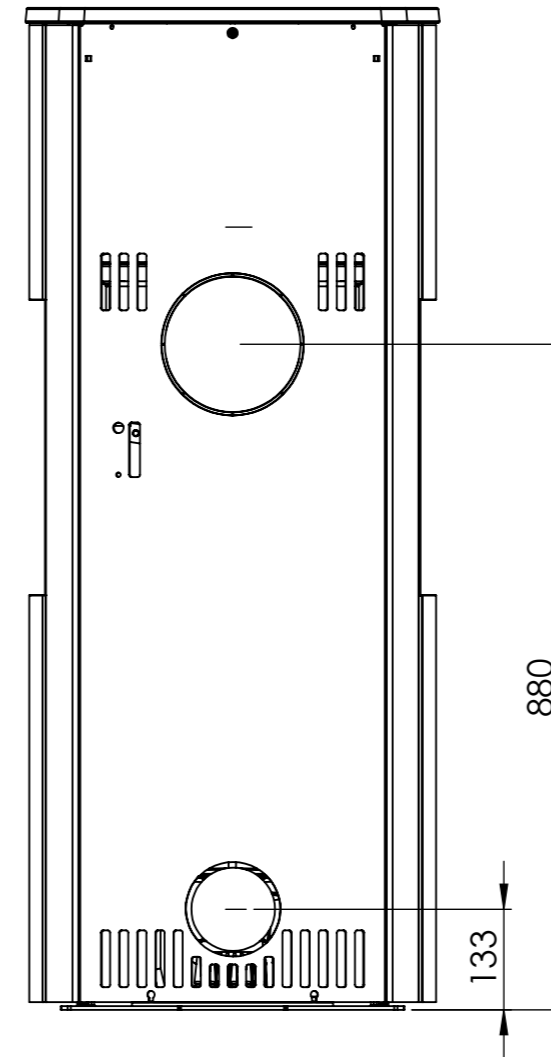

Serie	Scan-Line 800 series
Description	Scan-Line 820B side windows

Show as Std. Top

Show as High Top / Stone top

	A	B	C
Std. Top	1325	440	547
High Top / Stone top	1357	445	560